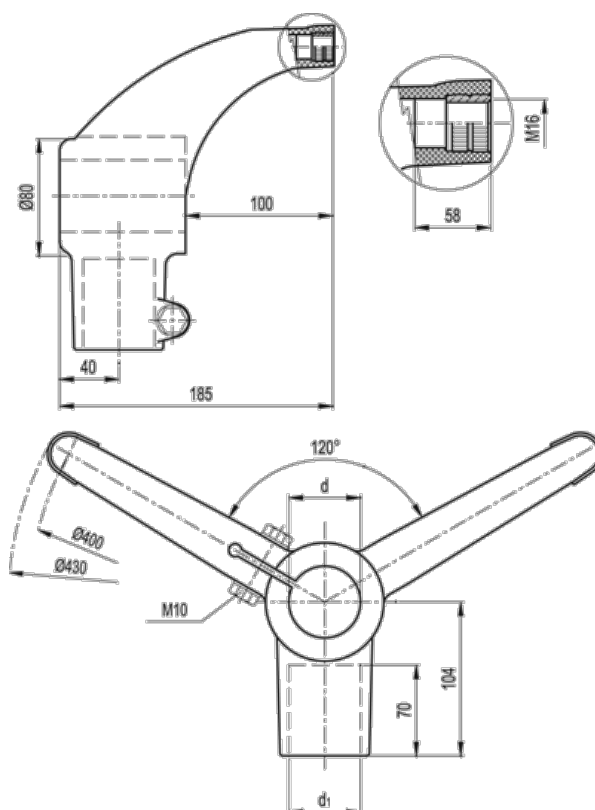

Data Sheet

Article number: 2310419615

Description: E+G Support base with connection joint
BAG2-120-60-42-SST

Measures

d (inch) = 2 Gas
d1 (inch) = 1 1/4 Gas
d1 (mm) = 42.4
d mm = 60.3
Weight (g) = 710